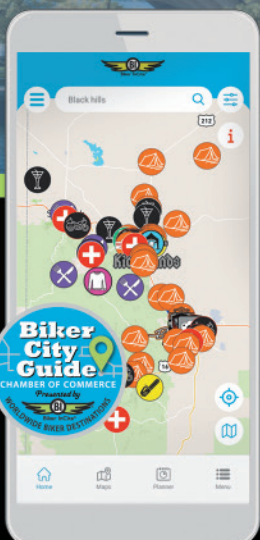

WEDNESDAY, 24th
 6:00 - 10:00 PM REMINGTON'S RIDE
 7:00 - 10:00 PM MYLES WANGERIN

TUESDAY, 23rd
 6:30 - 10:00 PM JESSIE MARIE & THE RIPPERS
 FIREWORKS
 MORRIE'S
 West Bend Honda
 DUSK

2024 WASHINGTON COUNTY FAIR

WATCH FOR MOTORCYCLES
 Hupy and Abraham S.C.

Milwaukee | Madison | Appleton | Green Bay | Wausau | Illinois | Iowa

Hupy and Abraham
 S.C.
 personal injury lawyers
 hupy.com
 800.800.5678

LIFETIME MEMBERS OF ABATE

Biker InCite
121ST ANNIVERSARY Celebration
 MILWAUKEE • 2024

VENDOR & EVENT MAP

JULY 25th - 28th

- EVENT LISTINGS
- VENDOR LOCATIONS
- HOT SPOTS

www.bikercityguide.com

DOWNLOAD THE FREE BIKER CITY GUIDE APP
 GOOGLE AND APPLE STORES

LEGEND

	Interstate Highway		Town Road
	U.S. / Federal Highway		Railroad
	State Highway		Hospital
	County Trunk Highway		Airport
	Unincorporated Village		Waterfall
	Exit Number		Dam
	County Seat		Wayside